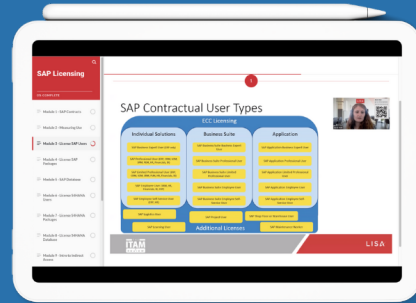

With independent expert ITAM training from The ITAM Review.

OVERVIEW

LISA for Flexera is on-demand and live training content based on real-world scenarios relevant to your role as an ITAM, SAM or software licensing pro.